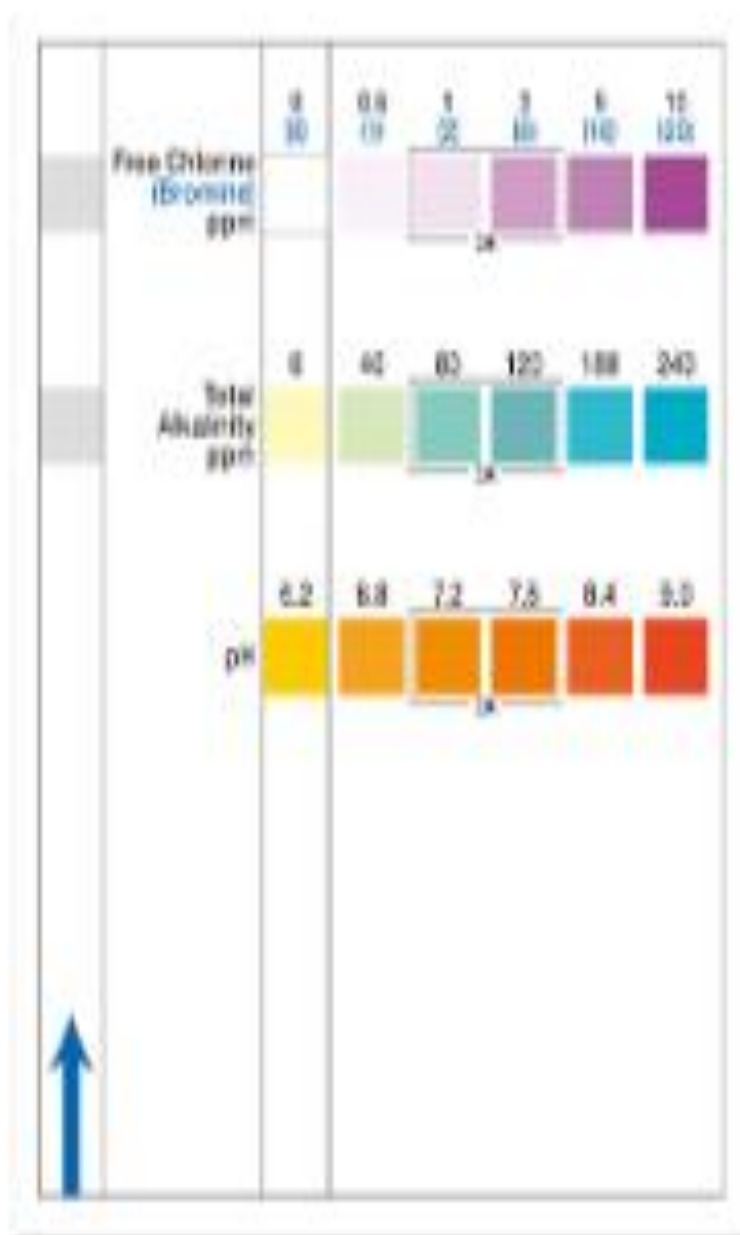

TSTCHECK

POOL & SPA 3 IN 1 TEST STRIPS

EASY / FAST / ACCURATE

EASY TO USE

EXPRESS TEST

ACCURATE

3 PARAMETERS

2**EASY TO USE****STEP 1**

Dip the strip into water and remove immediately

STEP 2

Do not shake excess water off, and then hold the strip horizontally for 15 seconds

**STEP 3**

Compare against the color chart and read immediately

1**3 PARAMETERS**

SPECIFICATION

BRAND	TSTCHECK
NAME	Pool&Spa 3 in 1 test strips
STANDARD	100 strips
EXP	2 years
TEST TIME	15 seconds
PARAMETERS	Free Chlorine(Bromine)/ Total Alkalinity/PH

PRODUCT SHOW
